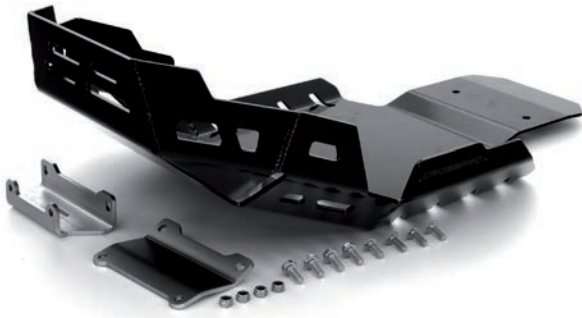

	 2.20Kg	 4 mm	 13 AI Aluminum
	 1.84Kg	 22 mm	 13 AI Aluminum

20

COLOR	SKID PLATE	CRASH BAR SET
● Black	2CP09000440004	2CP197044A0004
● Textured Black	2CP09000440005	2CP197044A0005
○ White	2CP09000440006	2CP197044A0006
● Red	2CP09000440007	2CP197044A0007
● Yellow	2CP09000440008	2CP197044A0008
● Green	2CP09000440009	2CP197044A0009
● Orange	2CP09000440010	2CP197044A0010
● Blue	2CP09000440011	2CP197044A0011
● Ice Polish Protected NEW	2CP09000440012	2CP197044A0012