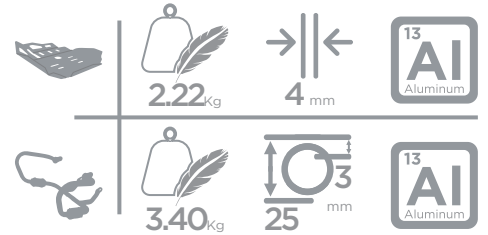

KTM

1290 Super Adventure 2017-2018

COLOR	SKID PLATE	CRASH BAR SET
● Black	2CP090022A0004	2CP19700340004
● Textured Black	2CP090022A0005	2CP19700340005
○ White	2CP090022A0006	2CP19700340006
● Red	2CP090022A0007	2CP19700340007
● Yellow	2CP090022A0008	2CP19700340008
● Green	2CP090022A0009	2CP19700340009
● Orange	2CP090022A0010	2CP19700340010
● Blue	2CP090022A0011	2CP19700340011
● Ice Polish Protected NEW	2CP090022A0012	2CP19700340012