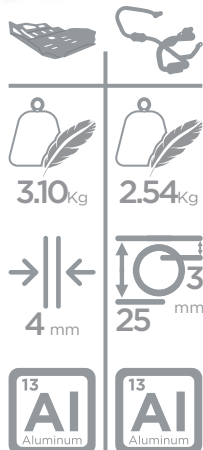

4 mm

25 mm

13 AI Aluminum

13 AI Aluminum

COLOR	SKID PLATE	CRASH BAR SET	RADIATOR GUARDS
● Black	2CP09000400004	2CP19700400004	2CP21000400004
● Textured Black	2CP09000400005	2CP19700400005	2CP21000400005
○ White	2CP09000400006	2CP19700400006	2CP21000400006
● Red	2CP09000400007	2CP19700400007	2CP21000400007
● Yellow	2CP09000400008	2CP19700400008	2CP21000400008
● Green	2CP09000400009	2CP19700400009	2CP21000400009
● Orange	2CP09000400010	2CP19700400010	2CP21000400010
● Blue	2CP09000400011	2CP19700400011	2CP21000400011
● Ice Polish Protected NEW	2CP09000400012	2CP19700400012	2CP21000400012

12

BENELLI

TRK 502 2017-2018

COLOR	SKID PLATE	CRASH BAR SET	LICENSE PLATE SUPPORT
● Black	2CP090031A0004	2CP19700310004	2CP20700380004
● Textured Black	2CP090031A0005	2CP19700310005	2CP20700380005
○ White	2CP090031A0006	2CP19700310006	-
● Red	2CP090031A0007	2CP19700310007	-
● Yellow	2CP090031A0008	2CP19700310008	-
● Green	2CP090031A0009	2CP19700310009	-
● Orange	2CP090031A0010	2CP19700310010	-
● Blue	2CP090031A0011	2CP19700310011	-
● Ice Polish Protected NEW	2CP090031A0012	2CP19700310012	-