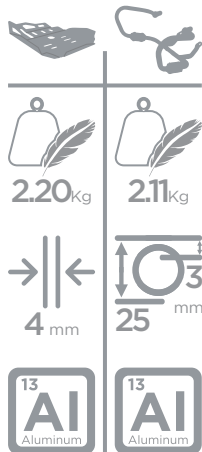

36

38

HONDA XRV 750 Africa Twin 1993-2000

COLOR	SKID PLATE	CRASH BAR SET
● Black	-	2CP12500270004
● Textured Black	-	2CP12500270005
○ White	-	2CP12500270006
● Red	-	2CP12500270007
● Yellow	-	2CP12500270008
● Green	-	2CP12500270009
● Orange	-	2CP12500270010
● Blue	-	2CP12500270011
● Ice Polish Protected NEW	-	2CP12500270012

HONDA

X ADV 750 2017-2019

COLOR	SKID PLATE	CRASH BAR SET
● Black	2CP09000520004	2CP19700520004
● Textured Black	2CP09000520005	2CP19700520005
○ White	2CP09000520006	2CP19700520006
● Red	2CP09000520007	2CP19700520007
● Yellow	2CP09000520008	2CP19700520008
● Green	2CP09000520009	2CP19700520009
● Orange	2CP09000520010	2CP19700520010
● Blue	2CP09000520011	2CP19700520011
● Ice Polish Protected NEW	2CP09000520012	2CP19700520012