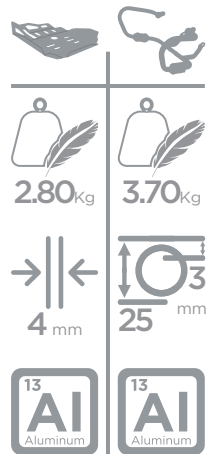

24

BMW F 850 GS (K81) 2018

COLOR	SKID PLATE	CRASH BAR SET
● Black	2CP09000440004	2CP197044A0004
● Textured Black	2CP09000440005	2CP197044A0005
○ White	2CP09000440006	2CP197044A0006
● Red	2CP09000440007	2CP197044A0007
● Yellow	2CP09000440008	2CP197044A0008
● Green	2CP09000440009	2CP197044A0009
● Orange	2CP09000440010	2CP197044A0010
● Blue	2CP09000440011	2CP197044A0011
● Ice Polish Protected NEW	2CP09000440012	2CP197044A0012