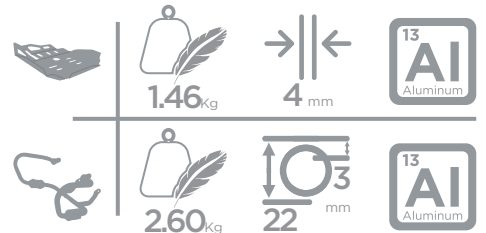

i 56

KTM

Adventure 950 2002-2006 990 2006-2012