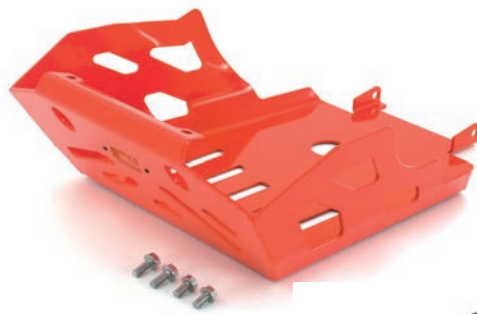

i 56

KTM

Adventure 950 2002-2006 990 2006-2012