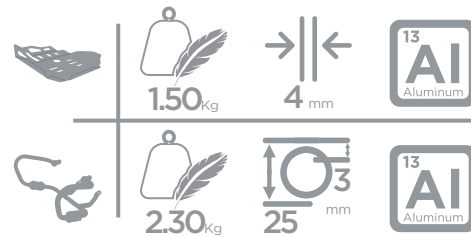

BMW G 310 GS (K2) 2016-2019

COLOR	SKID PLATE	CRASH BAR SET	RADIATOR GUARDS
● Black	2CP09000560004	2CP19700560004	2CP21000560004
● Textured Black	2CP09000560005	2CP19700560005	2CP21000560005
○ White	2CP09000560006	2CP19700560006	2CP21000560006
● Red	2CP09000560007	2CP19700560007	2CP21000560007
● Yellow	2CP09000560008	2CP19700560008	2CP21000560008
● Green	2CP09000560009	2CP19700560009	2CP21000560009
● Orange	2CP09000560010	2CP19700560010	2CP21000560010
● Blue	2CP09000560011	2CP19700560011	2CP21000560011
● Ice Polish Protected NEW	2CP09000560012	2CP19700560012	2CP21000560012