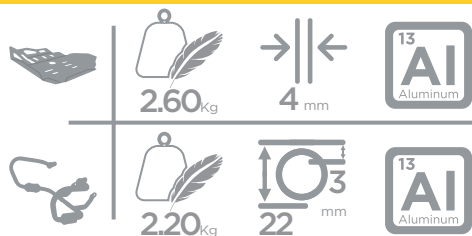

YAMAHA

XTZ 1200 SUPER TÉNÉRÉ 2010-2014

COLOR	SKID PLATE	CRASH BAR SET
● Black	2CP09000190004	2CP12500190004
● Textured Black	2CP09000190005	2CP12500190005
○ White	2CP09000190006	2CP12500190006
● Red	2CP09000190007	2CP12500190007
● Yellow	2CP09000190008	2CP12500190008
● Green	2CP09000190009	2CP12500190009
● Orange	2CP09000190010	2CP12500190010
● Blue	2CP09000190011	2CP12500190011
● Ice Polish Protected NEW	2CP09000190012	2CP12500190012