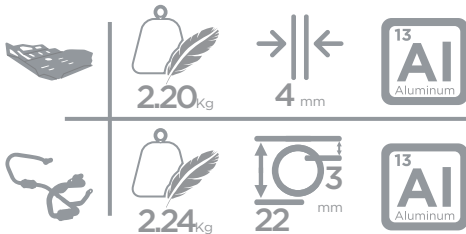

BMW F 750 GS (K80) 2017-2018

i 22

BMW

F 800 GS (K72)

2008-2016

COLOR	SKID PLATE	CRASH BAR SET
● Black	2CP09000010004	2CP12500010004
● Textured Black	2CP09000010005	2CP12500010005
○ White	2CP09000010006	2CP12500010006
● Red	2CP09000010007	2CP12500010007
● Yellow	2CP09000010008	2CP12500010008
● Green	2CP09000010009	2CP12500010009
● Orange	2CP09000010010	2CP12500010010
● Blue	2CP09000010011	2CP12500010011
● Ice Polish Protected NEW	2CP09000010012	2CP12500010012