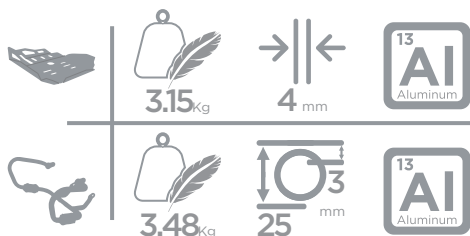

SUZUKI

DL 1000

V-STROM

2017-2019

COLOR	SKID PLATE	CRASH BAR SET
● Black	2CP09000280004	2CP19700280004
● Textured Black	2CP09000280005	2CP19700280005
○ White	2CP09000280006	2CP19700280006
● Red	2CP09000280007	2CP19700280007
● Yellow	2CP09000280008	2CP19700280008
● Green	2CP09000280009	2CP19700280009
● Orange	2CP09000280010	2CP19700280010
● Blue	2CP09000280011	2CP19700280011
● Ice Polish Protected NEW	2CP09000280012	2CP19700280012