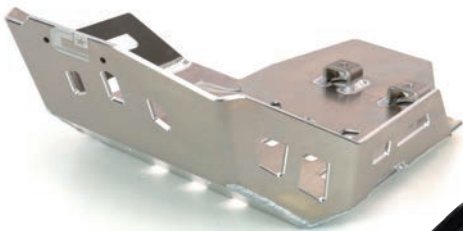

TRIUMPH TIGER 800 XC/XCX/XR 2011-2016

	 1.78kg	 4 mm	
	 2.02kg	 22 mm	

COLOR	2011-2016 SKID PLATE	2011-2014 CRASH BAR SET
● Black	2CP09000200004	2CP12500200004
● Textured Black	2CP09000200005	2CP12500200005
○ White	2CP09000200006	2CP12500200006
● Red	2CP09000200007	2CP12500200007
● Yellow	2CP09000200008	2CP12500200008
● Green	2CP09000200009	2CP12500200009
● Orange	2CP09000200010	2CP12500200010
● Blue	2CP09000200011	2CP12500200011
● Ice Polish Protected NEW	2CP09000200012	2CP12500200012