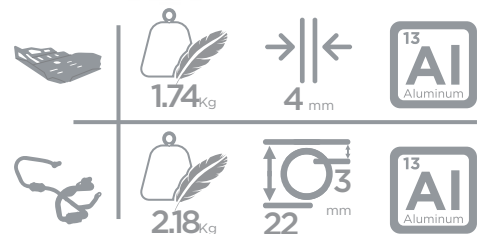

COLOR	2007-2014	2010-2014
	SKID PLATE	CRASH BAR SET
● Black	2CP09000080004	2CP12500080004
● Textured Black	2CP09000080005	2CP12500080005
○ White	2CP09000080006	2CP12500080006
● Red	2CP09000080007	2CP12500080007
● Yellow	2CP09000080008	2CP12500080008
● Green	2CP09000080009	2CP12500080009
● Orange	2CP09000080010	2CP12500080010
● Blue	2CP09000080011	2CP12500080011
● Ice Polish Protected NEW	2CP09000080012	2CP12500080012