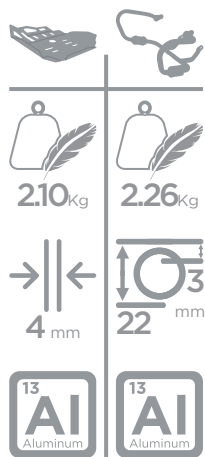

	 1.86 Kg	 4 mm	 13 Aluminum
	 1.95 Kg	 22 mm	 13 Aluminum

SUZUKI

DL 650

V-STROM

2008-2011

SUZUKI

DL 650 V-STROM 2012-2016

COLOR	SKID PLATE	CRASH BAR SET
● Black	2CP09000120004	2CP12500120004
● Textured Black	2CP09000120005	2CP12500120005
○ White	2CP09000120006	2CP12500120006
● Red	2CP09000120007	2CP12500120007
● Yellow	2CP09000120008	2CP12500120008
● Green	2CP09000120009	2CP12500120009
● Orange	2CP09000120010	2CP12500120010
● Blue	2CP09000120011	2CP12500120011
● Ice Polish Protected NEW	2CP09000120012	2CP12500120012