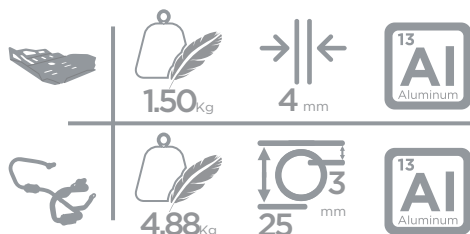

BMW

R 1200 GS

Adventure

(K51)

2014-2018

31

COLOR	SKID PLATE	CRASH BAR SET
● Black	2CP09000150004	2CP19700350004
● Textured Black	2CP09000150005	2CP19700350005
○ White	2CP09000150006	2CP19700350006
● Red	2CP09000150007	2CP19700350007
● Yellow	2CP09000150008	2CP19700350008
● Green	2CP09000150009	2CP19700350009
● Orange	2CP09000150010	2CP19700350010
● Blue	2CP09000150011	2CP19700350011
● Ice Polish Protected NEW	2CP09000150012	2CP19700350012