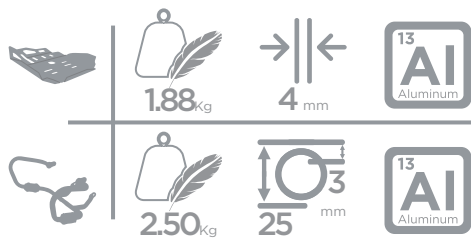

TRIUMPH

TIGER 1200 XC 2018-2019

COLOR	SKID PLATE	CRASH BAR SET
● Black	2CP09000480004	2CP19700480004
● Textured Black	2CP09000480005	2CP19700480005
○ White	2CP09000480006	2CP19700480006
● Red	2CP09000480007	2CP19700480007
● Yellow	2CP09000480008	2CP19700480008
● Green	2CP09000480009	2CP19700480009
● Orange	2CP09000480010	2CP19700480010
● Blue	2CP09000480011	2CP19700480011
● Ice Polish Protected NEW	2CP09000480012	2CP19700480012