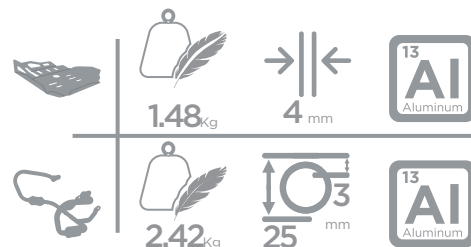

**F 650 GS
(R13)
1999-2007**

COLOR	SKID PLATE	CRASH BAR SET
● Black	2CP09000360004	2CP19700360004
● Textured Black	2CP09000360005	2CP19700360005
○ White	2CP09000360006	2CP19700360006
● Red	2CP09000360007	2CP19700360007
● Yellow	2CP09000360008	2CP19700360008
● Green	2CP09000360009	2CP19700360009
● Orange	2CP09000360010	2CP19700360010
● Blue	2CP09000360011	2CP19700360011
● Ice Polish Protected NEW	2CP09000360012	2CP19700360012