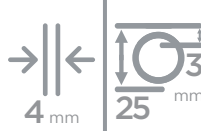

BMW

F 800 GS (K75) Adventure 2012-2018

COLOR	SKID PLATE	CRASH BAR SET
● Black	2CP09000010004	2CP19700330004
● Textured Black	2CP09000010005	2CP19700330005
○ White	2CP09000010006	2CP19700330006
● Red	2CP09000010007	2CP19700330007
● Yellow	2CP09000010008	2CP19700330008
● Green	2CP09000010009	2CP19700330009
● Orange	2CP09000010010	2CP19700330010
● Blue	2CP09000010011	2CP19700330011
● Ice Polish Protected NEW	2CP09000010012	2CP19700330012