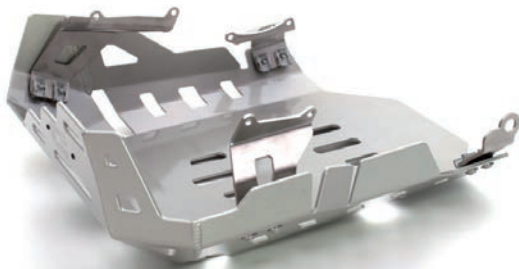

12

BENELLI

TRK 502 2017-2018

COLOR	SKID PLATE	CRASH BAR SET	LICENSE PLATE SUPPORT
● Black	2CP090031A0004	2CP19700310004	2CP20700380004
● Textured Black	2CP090031A0005	2CP19700310005	2CP20700380005
○ White	2CP090031A0006	2CP19700310006	-
● Red	2CP090031A0007	2CP19700310007	-
● Yellow	2CP090031A0008	2CP19700310008	-
● Green	2CP090031A0009	2CP19700310009	-
● Orange	2CP090031A0010	2CP19700310010	-
● Blue	2CP090031A0011	2CP19700310011	-
● Ice Polish Protected NEW	2CP090031A0012	2CP19700310012	-