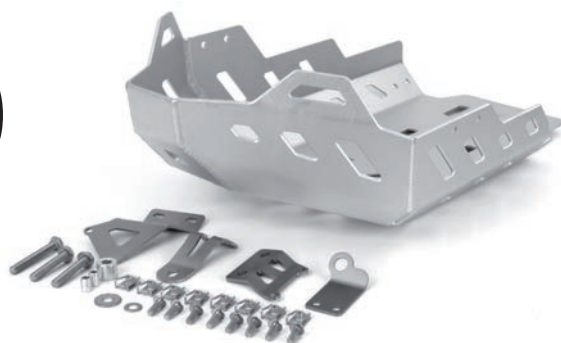

SUZUKI

DL 1000

V-STROM

2017-2019