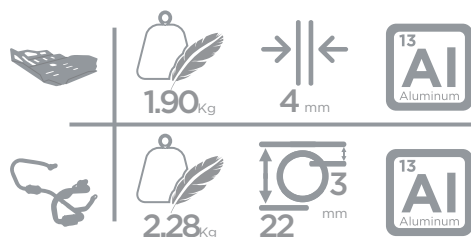

3.88kg

70

71

YAMAHA

XTZ 660

TÉNÉRÉ

2008-2015

COLOR	SKID PLATE	CRASH BAR SET
● Black	2CP09000070004	2CP12500070004
● Textured Black	2CP09000070005	2CP12500070005
○ White	2CP09000070006	2CP12500070006
● Red	2CP09000070007	2CP12500070007
● Yellow	2CP09000070008	2CP12500070008
● Green	2CP09000070009	2CP12500070009
● Orange	2CP09000070010	2CP12500070010
● Blue	2CP09000070011	2CP12500070011
● Ice Polish Protected NEW	2CP09000070012	2CP12500070012