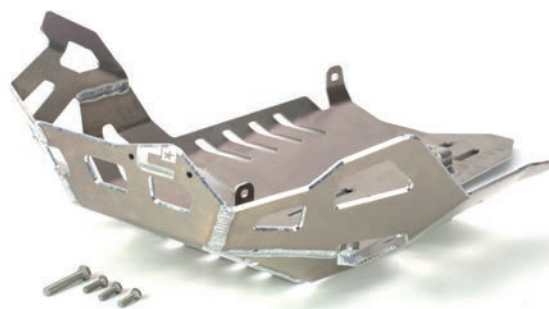

YAMAHA

XTZ 1200 SUPER TÉNÉRÉ 2010-2014

COLOR	SKID PLATE	CRASH BAR SET
● Black	2CP09000190004	2CP12500190004
● Textured Black	2CP09000190005	2CP12500190005
○ White	2CP09000190006	2CP12500190006
● Red	2CP09000190007	2CP12500190007
● Yellow	2CP09000190008	2CP12500190008
● Green	2CP09000190009	2CP12500190009
● Orange	2CP09000190010	2CP12500190010
● Blue	2CP09000190011	2CP12500190011
● Ice Polish Protected NEW	2CP09000190012	2CP12500190012

74