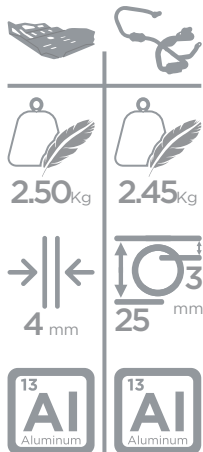

HONDA

CB 500 X 2019

COLOR	SKID PLATE	CRASH BAR SET	RADIATOR GUARDS
● Black	2CP09000570004	2CP19700570004	2CP21000570004
● Textured Black	2CP09000570005	2CP19700570005	2CP21000570005
○ White	2CP09000570006	2CP19700570006	2CP21000570006
● Red	2CP09000570007	2CP19700570007	2CP21000570007
● Yellow	2CP09000570008	2CP19700570008	2CP21000570008
● Green	2CP09000570009	2CP19700570009	2CP21000570009
● Orange	2CP09000570010	2CP19700570010	2CP21000570010
● Blue	2CP09000570011	2CP19700570011	2CP21000570011
● Ice Polish Protected NEW	2CP09000570012	2CP19700570012	2CP21000570012