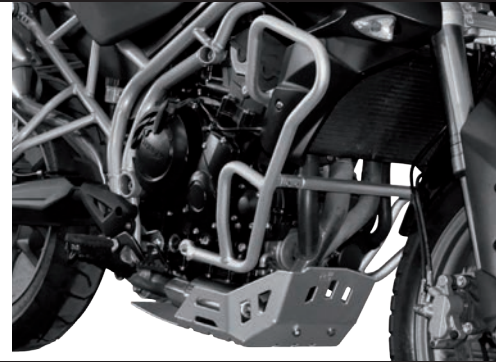

67

TRIUMPH TIGER 800 XC/XCX/XR 2011-2016

	 1.78kg	 4 mm	
	 2.02kg	 22 mm	

COLOR	2011-2016 SKID PLATE	2011-2014 CRASH BAR SET
● Black	2CP09000200004	2CP12500200004
● Textured Black	2CP09000200005	2CP12500200005
○ White	2CP09000200006	2CP12500200006
● Red	2CP09000200007	2CP12500200007
● Yellow	2CP09000200008	2CP12500200008
● Green	2CP09000200009	2CP12500200009
● Orange	2CP09000200010	2CP12500200010
● Blue	2CP09000200011	2CP12500200011
● Ice Polish Protected NEW	2CP09000200012	2CP12500200012